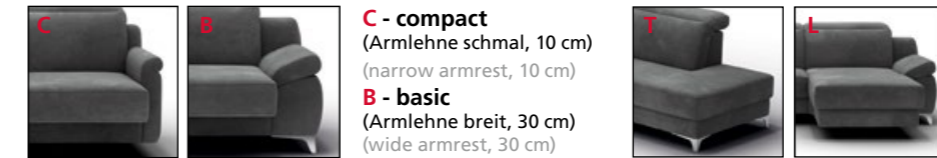

Abschlussvarianten | End elements

C - compact (Armlehne schmal, 10 cm) (narrow armrest, 10 cm)
B - basic (Armlehne breit, 30 cm) (wide armrest, 30 cm)
T - offener Abschluss - Open end element
L - Longchair Abschluss - Long chair end element