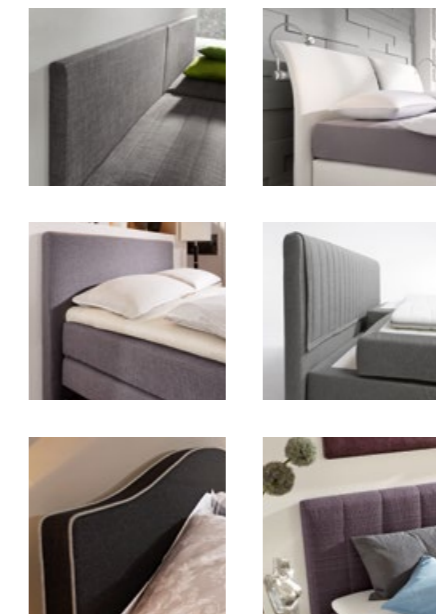

Wandpaneele | Wall panels

Fußteile | Foot sections

Bezugsvarianten | Cover versions

Details

Box spring bedstead in grey fabric, base suspension TT MOT with remote control for electric adjustment, lying surface 2x 90 x 200 cm, top mattresses covered on sides, mattress bar, topper KS, headboard WP5 with brick-patterned quilting, all-round frame in oak beam and chrome leg. Bench, W 140, H 48, D 40 cm.