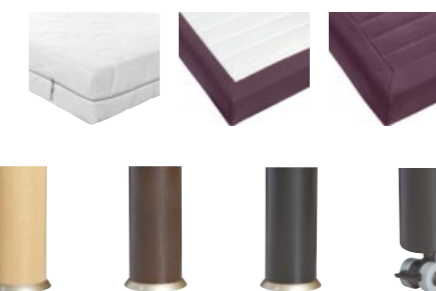

Wandpaneele | Wall panels

Fußteile | Foot sections

Bezugsvarianten | Cover versions

Details

Box spring bedstead in grey fabric, base suspension TT MOT with remote control for electric adjustment, lying surface 2x 90 x 200 cm, top mattresses covered on sides, mattress bar, topper KS, headboard WP5 with brick-patterned quilting, all-round frame in oak beam and chrome leg. Bench, W 140, H 48, D 40 cm.