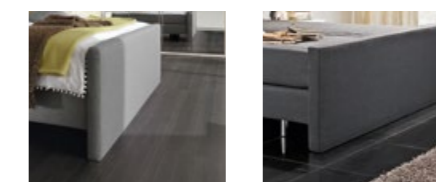

Wandpaneele | Wall panels

Fußteile | Foot sections

Bezugsvarianten | Cover versions

Details

Box spring bedstead in grey fabric, base suspension TT MOT with remote control for electric adjustment, lying surface 2x 90 x 200 cm, top mattresses covered on sides, mattress bar, topper KS, headboard WP5 with brick-patterned quilting, all-round frame in oak beam and chrome leg. Bench, W 140, H 48, D 40 cm.