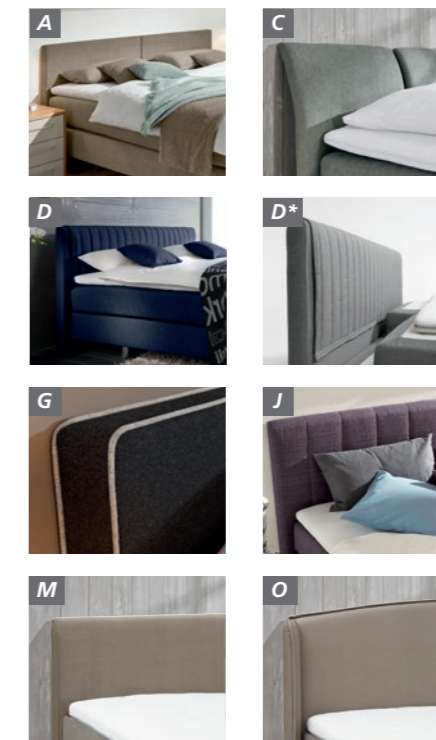

Kopfteile | Headboards

Wandpaneele | Wall panels

Bezugsvariante Cover version

5
YEARS'
WARRANTY
according to quality
passport

TESTED
QUALITY
Musterring

SERVICE
+49
(0) 52 42
592-222

Füße | Legs

LGAN Nürnberg