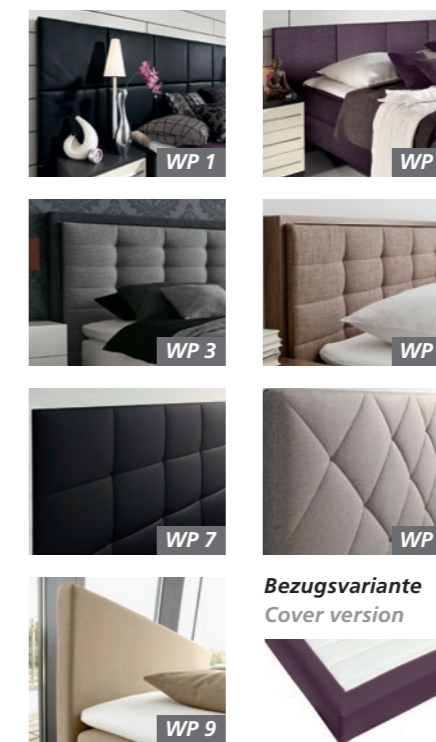

Kopfteile | Headboards

Wandpaneele | Wall panels

Bezugsvariante Cover version

5
YEARS'
WARRANTY
according to quality
passport

TESTED
QUALITY
Musterring

SERVICE
+49
(0) 52 42
592-222

Füße | Legs

LGAN Nürnberg