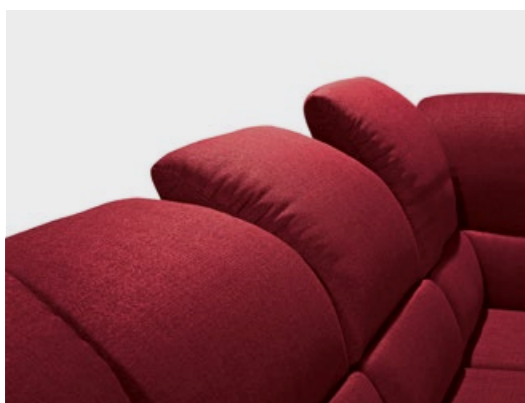

Eckgruppe in Stoff Square, Farbe stone, bestehend aus Longchair mit Armlehne links (6044), Anreihsofa 2,5-Sitzer ohne Armlehne (2529) und Ecksofa, 1-sitzig fester Hocker rechts (6112), Fuß Metall, Armlehne C, ca. 174 x 342 x 236 cm, H 87/104, SH 45, ST 55, T 94/110 cm; Hockerbank, ca. 110 x 66 cm (9060).

Corner group in Square fabric, colour stone, consisting of a long chair with armrest left (6044), add-on sofa 2.5-seater, without armrest (2529) and corner sofa, single-seater, fixed stool right (6112), metal leg, armrest C, approx. 196 x 342 x 236 cm, H 87/104, SH 45, SD 55, T 94/110 cm; Stool bench 9060, approx. 110 x 66 cm.

EMISSIONSKLASSE der Deutschen Gütegemeinschaft Möbel

Sitzmöbel / seating furniture
Hersteller-Nr. / manufacturer-no.
15015
Kollektion / collection / Modell / model
MR 390
Prüfnummer / control number
101501503

Information

- Variable Kopfteilverstellung in allen Elementen (Standard)
- 4 Armlehnen
- 4 Fußvarianten
- 2 Sitzhöhen mit 45 und 47 cm
- 2 Sitzqualitäten (Federkern oder Soft PUR-Schaum)
- Longchair auf Wunsch mit motorischer Verstellung
- Große Stoff- und Lederauswahl, optional mit Kontrastnaht in Farbe beige abgesetzt

Musterring, die große Traditionsmarke, überzeugt seit jeher in vielerlei Hinsicht: Die Material- und Verarbeitungsqualität wird durch streng kontrollierte Richtlinien gewährleistet. Wir gewähren unseren Kunden eine 5-Jahres-Garantie, die im Musterring Möbel-Gütepass verbrieft wird. Für MR 390 werden nur ausgesuchte Materialien verwendet.

Mehr Programminfos:
in der Preis- und Typenliste und unter
www.musterring.com

*Farben laut
Holzmusterkarte
*Colours according to
wood samples

Details