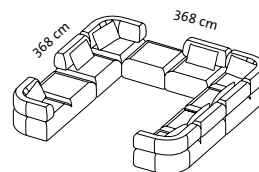

all together

Design Kati Meyer-Brühl

Sitzhöhe: 43 cm
seat height: 43 cm

all together

Design Kati Meyer-Brühl

Oe 92 l + Oe 92 l k

Oe 92 r k + Oe 92 r

Oe 92 l + Oe 92 l

Oe 92 r + Oe 92 r

Lc l + Oe 92 l k

Oe 92 r k + Lc r

Lc l + Oe 92 l

Oe 92 r + Lc r

Oe 123 l + Oe 92 l k

Oe 92 r k + Oe 123 r

Oe 123 l + Oe 92 l

Oe 92 r + Oe 123 r

T + H + Oe 92 l + E1 + Oe 92 l k

Lc r + Oe 92 l + H + E1 + Oe 92 r + Oe 92 l

T + H + Oe 92 l + 2x E1 + Oe 92 l + Oe 92 l k

H + Oe 92 l + E1 + T + E1 + Oe 92 r

Sitzhöhe: 43 cm
seat height: 43 cm