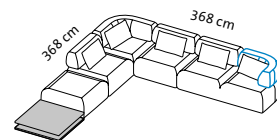

all together

Design Kati Meyer-Brühl

Sitzhöhe: 43 cm
seat height: 43 cm

all together

Design Kati Meyer-Brühl

Oe 92 l + Oe 92 l k

Oe 92 r k + Oe 92 r

Oe 92 l + Oe 92 l

Oe 92 r + Oe 92 r

Lc l + Oe 92 l k

Oe 92 r k + Lc r

Lc l + Oe 92 l

Oe 92 r + Lc r

Oe 123 l + Oe 92 l k

Oe 92 r k + Oe 123 r

Oe 123 l + Oe 92 l

Oe 92 r + Oe 123 r

T + H + Oe 92 l + E1 + Oe 92 l k

Lc r + Oe 92 l + H + E1 + Oe 92 r + Oe 92 l

T + H + Oe 92 l + 2x E1 + Oe 92 l + Oe 92 l k

H + Oe 92 l + E1 + T + E1 + Oe 92 r

Sitzhöhe: 43 cm
seat height: 43 cm