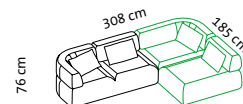

all together

Design Kati Meyer-Brühl

Sitzhöhe: 43 cm
seat height: 43 cm

all together

Design Kati Meyer-Brühl

Oe 92 l + Oe 92 l k

Oe 92 r k + Oe 92 r

Oe 92 l + Oe 92 l

Oe 92 r + Oe 92 r

Lc l + Oe 92 l k

Oe 92 r k + Lc r

Lc l + Oe 92 l

Oe 92 r + Lc r

Oe 123 l + Oe 92 l k

Oe 92 r k + Oe 123 r

Oe 123 l + Oe 92 l

Oe 92 r + Oe 123 r

T + H + Oe 92 l + E1 + Oe 92 l k

Lc r + Oe 92 l + H + E1 + Oe 92 r + Oe 92 l

T + H + Oe 92 l + 2x E1 + Oe 92 l + Oe 92 l k

H + Oe 92 l + E1 + T + E1 + Oe 92 r

Sitzhöhe: 43 cm
seat height: 43 cm