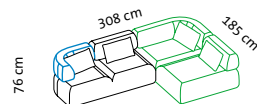

all together

Design Kati Meyer-Brühl

Sitzhöhe: 43 cm
seat height: 43 cm

all together

Design Kati Meyer-Brühl

Oe 92 l + Oe 92 l k

Oe 92 r k + Oe 92 r

Oe 92 l + Oe 92 l

Oe 92 r + Oe 92 r

Lc l + Oe 92 l k

Oe 92 r k + Lc r

Lc l + Oe 92 l

Oe 92 r + Lc r

Oe 123 l + Oe 92 l k

Oe 92 r k + Oe 123 r

Oe 123 l + Oe 92 l

Oe 92 r + Oe 123 r

T + H + Oe 92 l + E1 + Oe 92 l k

Lc r + Oe 92 l + H + E1 + Oe 92 r + Oe 92 l

T + H + Oe 92 l + 2x E1 + Oe 92 l + Oe 92 l k

H + Oe 92 l + E1 + T + E1 + Oe 92 r

Sitzhöhe: 43 cm
seat height: 43 cm