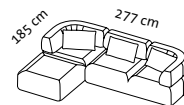

all together

Design Kati Meyer-Brühl

Lc l + Oe 92 l

Sitzhöhe: 43 cm
seat height: 43 cm