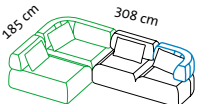

all together

Design Kati Meyer-Brühl

Sitzhöhe: 43 cm
seat height: 43 cm

all together

Design Kati Meyer-Brühl

Oe 92 l + Oe 92 l k

Oe 92 r k + Oe 92 r

Oe 92 l + Oe 92 l

Oe 92 r + Oe 92 r

Lc l + Oe 92 l k

Oe 92 r k + Lc r

Lc l + Oe 92 l

Oe 92 r + Lc r

Oe 123 l + Oe 92 l k

Oe 92 r k + Oe 123 r

Oe 123 l + Oe 92 l

Oe 92 r + Oe 123 r

T + H + Oe 92 l + E1 + Oe 92 l k

Lc r + Oe 92 l + H + E1 + Oe 92 r + Oe 92 l

T + H + Oe 92 l + 2x E1 + Oe 92 l + Oe 92 l k

H + Oe 92 l + E1 + T + E1 + Oe 92 r

Sitzhöhe: 43 cm
seat height: 43 cm