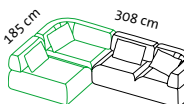

all together

Design Kati Meyer-Brühl

Sitzhöhe: 43 cm
seat height: 43 cm

all together

Design Kati Meyer-Brühl

Oe 92 l + Oe 92 l k

Oe 92 r k + Oe 92 r

Oe 92 l + Oe 92 l

Oe 92 r + Oe 92 r

Lc l + Oe 92 l k

Oe 92 r k + Lc r

Lc l + Oe 92 l

Oe 92 r + Lc r

Oe 123 l + Oe 92 l k

Oe 92 r k + Oe 123 r

Oe 123 l + Oe 92 l

Oe 92 r + Oe 123 r

T + H + Oe 92 l + E1 + Oe 92 l k

Lc r + Oe 92 l + H + E1 + Oe 92 r + Oe 92 l

T + H + Oe 92 l + 2x E1 + Oe 92 l + Oe 92 l k

H + Oe 92 l + E1 + T + E1 + Oe 92 r

Sitzhöhe: 43 cm
seat height: 43 cm