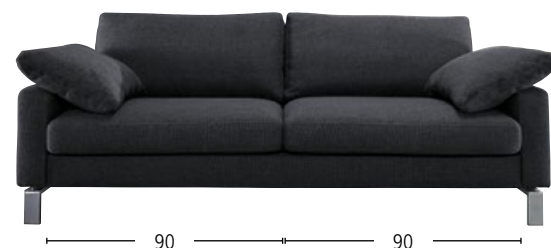

Information

MR 4500 – Superbequemes Sofa- und Anreihprogramm.

Mit sieben Armlehnvarianten in unterschiedlichen Breiten und Höhen und mit verschiedenen Fußformen. Die Breiten der einzelnen Sitzflächen variieren je nach Sofabreite im 70-, 80-, 90- und 100-cm-Raster. Zum Programm gehören u. a. ein MaXXi-Sofa, Longchairs, ein Hocker, eine Nackenrolle, eine Kopfstütze zum Einstecken und Armlehnkissen. In Stoff und in Leder lieferbar.

- **Planungsvielfalt:**
  - Basiselemente
  - Longchairs
  - Umbauecken
  - Spitzecke
- **Planning variety:**
  - Base elements
  - Long chairs
  - Convertible corners
  - Sharp corner

- **2 Sitzhöhen:**
  - 42 cm (bei 12 cm Fußhöhe)
  - 45 cm (bei 15 cm Fußhöhe)
- **2 seat heights:**
  - 42 cm (leg height 12 cm)
  - 45 cm (leg height 15 cm)

- **2 Sitztiefen | seat depths:**
  - Sitztiefe 1 Seat depth 1 (ST1) = 57 cm
  - Sitztiefe 1 Seat depth 2 (ST2) = 62 cm

■ 7 Armlehnvarianten | armrest variants:

■ 7 Fußformen | leg shapes:

- **Wahlweise lose oder feste Sitz- und Rückenkissen**
- **Choice of loose or fixed seat and back cushions**
- **Optionale Kontrastnaht in beige**
- **Optional contrasting stitching in beige**
- **Zubehör:** Kopfstützen, Nackenrollen, Armlehnkissen und Kissen
- **Accessories:** Headrests, neck rolls, armrest cushions and cushions

Mehr Programminfos: in der Preis- und Typenliste und unter www.musterring.com

Details

MR 4500 – Ultra comfortable sofa and add-on programme.

With seven armrest variants in various widths and heights and with a choice of leg shapes. The widths of the individual seats vary depending on the sofa width in 70, 80, 90 and 100 cm grids. The programme includes a MaXXi sofa, long chairs, a stool, a neck roll, a slot-in headrest and armrest cushions. Available in fabric and leather.