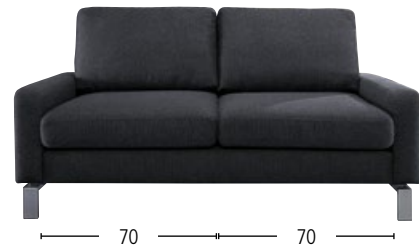

Information

MR 4500 – Superbequemes Sofa- und Anreihprogramm.

Mit sieben Armlehnvarianten in unterschiedlichen Breiten und Höhen und mit verschiedenen Fußformen. Die Breiten der einzelnen Sitzflächen variieren je nach Sofabreite im 70-, 80-, 90- und 100-cm-Raster. Zum Programm gehören u. a. ein MaXXi-Sofa, Longchairs, ein Hocker, eine Nackenrolle, eine Kopfstütze zum Einstecken und Armlehnkissen. In Stoff und in Leder lieferbar.

- **Planungsvielfalt:**
  - Basiselemente
  - Longchairs
  - Umbauecken
  - Spitzecke
- **Planning variety:**
  - Base elements
  - Long chairs
  - Convertible corners
  - Sharp corner

- **2 Sitzhöhen:**
  - 42 cm (bei 12 cm Fußhöhe)
  - 45 cm (bei 15 cm Fußhöhe)
- **2 seat heights:**
  - 42 cm (leg height 12 cm)
  - 45 cm (leg height 15 cm)

- **2 Sitztiefen | seat depths:**
  - Sitztiefe 1 Seat depth 1 (ST1) = 57 cm
  - Sitztiefe 1 Seat depth 2 (ST2) = 62 cm

■ 7 Armlehnvarianten | armrest variants:

■ 7 Fußformen | leg shapes:

- **Wahlweise lose oder feste Sitz- und Rückenkissen**
- **Choice of loose or fixed seat and back cushions**
- **Optionale Kontrastnaht in beige**
- **Optional contrasting stitching in beige**
- **Zubehör:** Kopfstützen, Nackenrollen, Armlehnkissen und Kissen
- **Accessories:** Headrests, neck rolls, armrest cushions and cushions

Mehr Programminfos: in der Preis- und Typenliste und unter www.musterring.com

Details

MR 4500 – Ultra comfortable sofa and add-on programme.

With seven armrest variants in various widths and heights and with a choice of leg shapes. The widths of the individual seats vary depending on the sofa width in 70, 80, 90 and 100 cm grids. The programme includes a MaXXi sofa, long chairs, a stool, a neck roll, a slot-in headrest and armrest cushions. Available in fabric and leather.